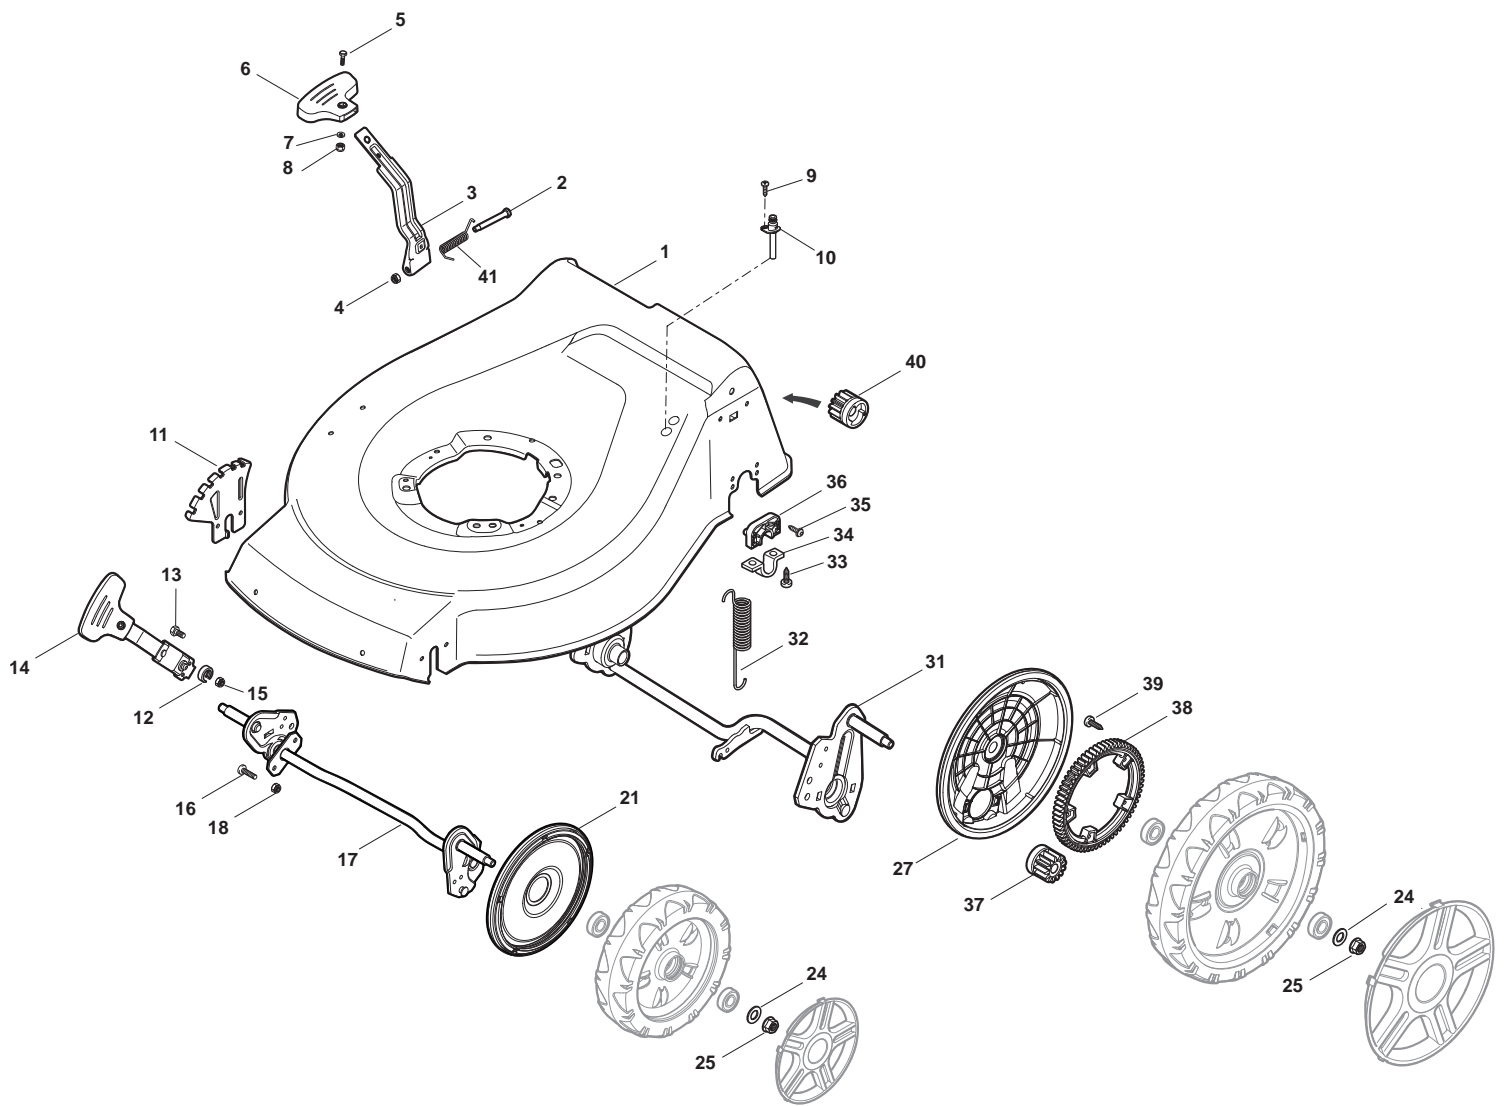

Deck And Height Adjusting

POS	PART. NO	Q.ty	DESCRIPTION	DESCRIZIONE	DESCRIPTION	BESCHREIBUNG	REMARKS
1	381004540/0	1	Deck Red	Chassis Rosso	Châssis Rouge	Gehäuse Rot	
1	381004542/0	1	Deck Red	Chassis Rosso	Châssis Rouge	Gehäuse Rot	Side Discharge
1	381004590/0	1	Deck Yellow	Chassis Giallo	Châssis Jaune	Gehäuse Gelb	
1	381004732/0	1	Deck Grey	Chassis Grigio	Châssis Gris	Gehäuse Grau	Side Discharge
2	122534131/0	1	Pin	Perno	Pivot	Bolzen	
3	381003398/0	1	Lever, Height Adjustment	Leva Regolazione Altezza	Levier Reglage Hauteur	Hebel, Höneverstellung	
4	112154510/0	1	Nut	Dado	Ecrou	Mutter	
5	112788512/0	1	Screw	Vite	Vis	Schraube	
6	322394503/0	1	Knob	Manopolina	Poignée	Griff	
7	112521310/0	1	Washer	Rosetta	Rondelle	Scheibe	
8	112150000/0	1	Nut	Dado	Ecrou	Mutter	
9	112728450/0	1	Screw	Vite	Vis	Schraube	
10	322034002/0	1	Washing Connection	Attacco Acqua Lavaggio	Attaque Lavage	Waschenverbindung	
11	322735589/0	1	Sector, Height Adjustment	Settore Regolazione Altezza	Secteur Reglage Hauteur	Sektor, Höneverstellung	
12	122171002/0	2	Spacer	Distanziale	Entretoise	Distanzring	
13	112789000/0	2	Screw	Vite	Vis	Schraube	
14	381003351/0	1	Lever, Height Adjustment	Leva Regolazione Altezza	Levier Reglage Hauteur	Hebel, Höneverstellung	
15	112154330/0	2	Nut	Dado	Ecrou	Mutter	
16	112727803/0	4	Screw	Vite	Vis	Schraube	
17	381002885/1	1	Axle, Front Wheels	Asse Ruote Anteriori	Axe Roues Avant	Achse, Vorderrad	
18	112154510/0	4	Nut	Dado	Ecrou	Mutter	
21	322600145/0	2	Protection, Wheel	Protezione Ruote	Protection Roue	Schütz, Räder	
24	112521350/0	4	Washer	Rosetta	Rondelle	Scheibe	
25	112155000/0	4	Nut	Dado	Ecrou	Mutter	
27	322600208/0	2	Protection, Wheel	Protezione Ruote	Protection Roue	Schütz, Räder	
31	381302835/1	1	Axle, Rear Wheels	Asse Ruote Posteriore	Axe Roues Arriere	Achse, Hinterrad	
32	122450460/0	1	Spring	Molla	Ressort	Feder	
33	112728697/0	4	Screw	Vite	Vis	Schraube	
34	322545152/0	2	Plate	Piastrina	Plaquette	Plättchen	
35	112728697/0	4	Screw	Vite	Vis	Schraube	
36	322785304/1	2	Support	Supporto	Support	Halter	
37	122570134/0	1	Pinion L	Pignone Sx	Pignon G	Ritzel Linkes	
38	322120115/0	2	Ring Gear	Corona	Couronne	Kranz	
39	112728706/0	6	Screw	Vite	Vis	Schraube	
40	122570133/0	1	Pinion R	Pignone Dx	Pignon D	Ritzel Rechtes	
41	122446192/0	1	Spring	Molla	Ressort	Feder